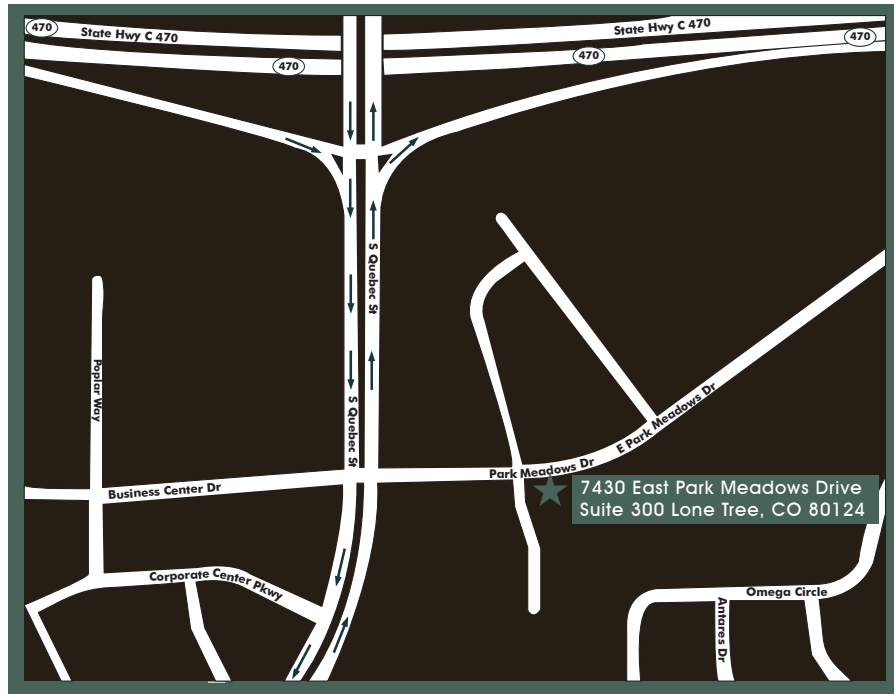

PARK MEADOWS COSMETIC SURGERY, PC
 PARK MEADOWS OUTPATIENT SURGERY, LLC
 7430 E. Park Meadows Drive Suite 300
 Lone Tree, Colorado 80124
 303.706.1100

FROM FORT COLLINS/NORTHERN COLORADO

- ±74.7 mi Merge onto I-25 S via the ramp to Denver
- 2.0 mi Take exit 194 to merge onto CO-470 W toward Grand Junction
- 0.3 mi Take the Quebec Street exit
- 0.6 mi Turn left at S Quebec Street
- 0.2 mi Turn left at East Park Meadows Drive
- 0.1 mi Take the second right into the shopping center parking lot, and then take an immediate left to Suite 300

FROM COLORADO SPRINGS/SOUTHERN COLORADO

- ±43.7 mi Merge onto I-25N/US-87 N via the ramp to Denver
- 2.1 mi Take exit 194 to merge onto CO-470 W toward Grand Junction
- 0.3 mi Take the Quebec Street exit
- 0.6 mi Turn left at S Quebec Street
- 0.2 mi Turn left at East Park Meadows Drive
- 0.1 mi Take the second right into the shopping center parking lot, and then take an immediate left to Suite 300

FROM GRAND JUNCTION/WESTERN SLOPE

- ±229 mi Merge onto I-70 E toward Denver
- 0.2 mi Take exit 260 for CO-470 E toward 6th Ave/Colo Springs/US-6 W
- 23.9 mi Keep right at the fork, follow the signs for C-470 E/Colo Springs and merge onto CO-470 E
- 0.8 mi Exit onto S Quebec St
- 0.2 mi Turn left at East Park Meadows Drive
- 0.1 mi Take the second right into the shopping center parking lot, and then take an immediate left to Suite 300